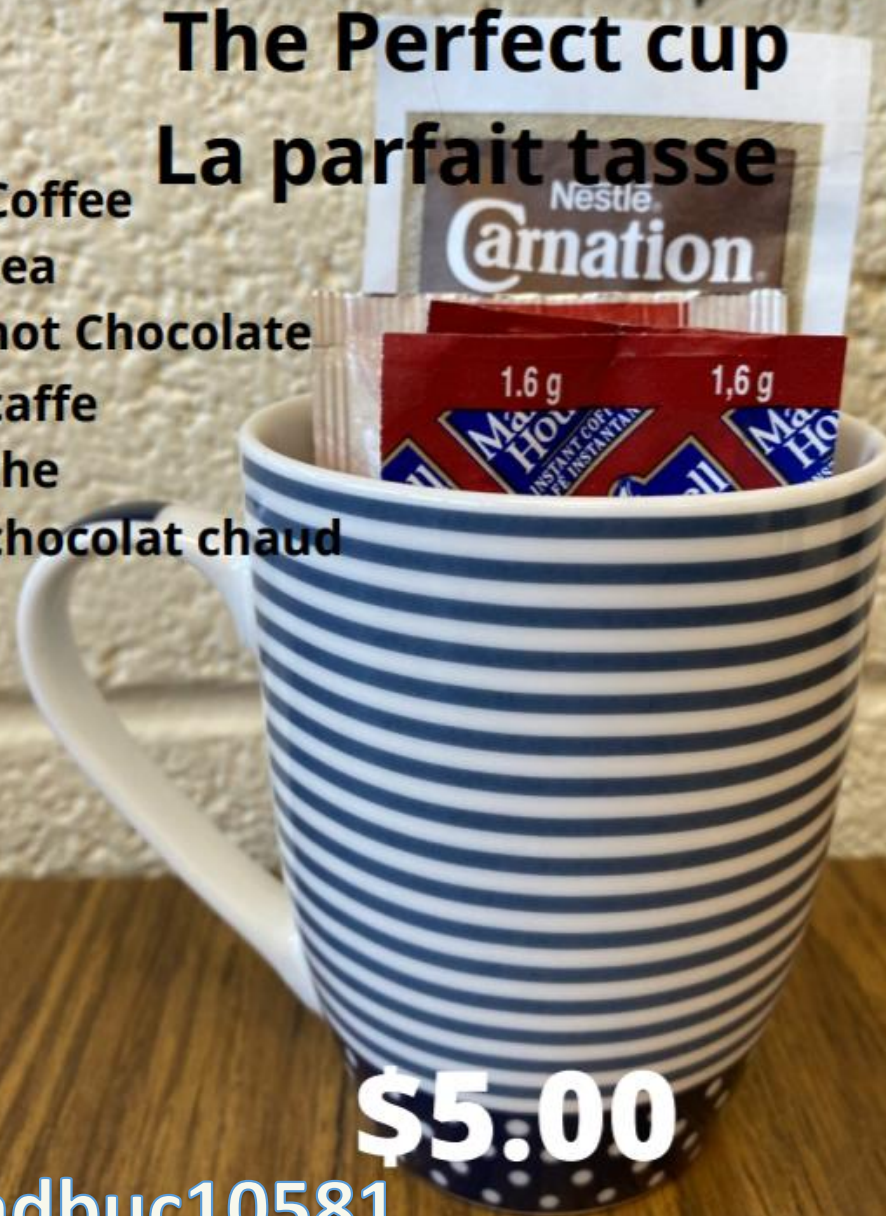

#3 HEY MOM MOM MOM MOM MOM
MOM

Every extra charm costs \$1

alemel82726

The Ultra Cup

The Perfect cup

La parfait tasse

3 Coffee

1 tea

1 hot Chocolate

3 caffe

1 the

1 chocolat chaud

\$5.00

cadbuc10581

Its simple its easy

*Ella's
light
switch
covers*